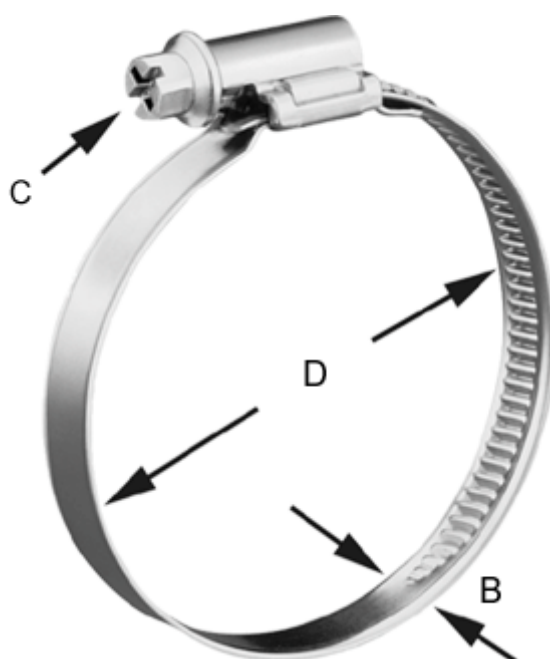

Article number: 021366703160

Description: Worm Drive Hose Clip
TORRO 150-170/12 C7 W3

Measures

C (screw type) = C7 - 7mm

Diameter D = 150-170

Width B = 12.0